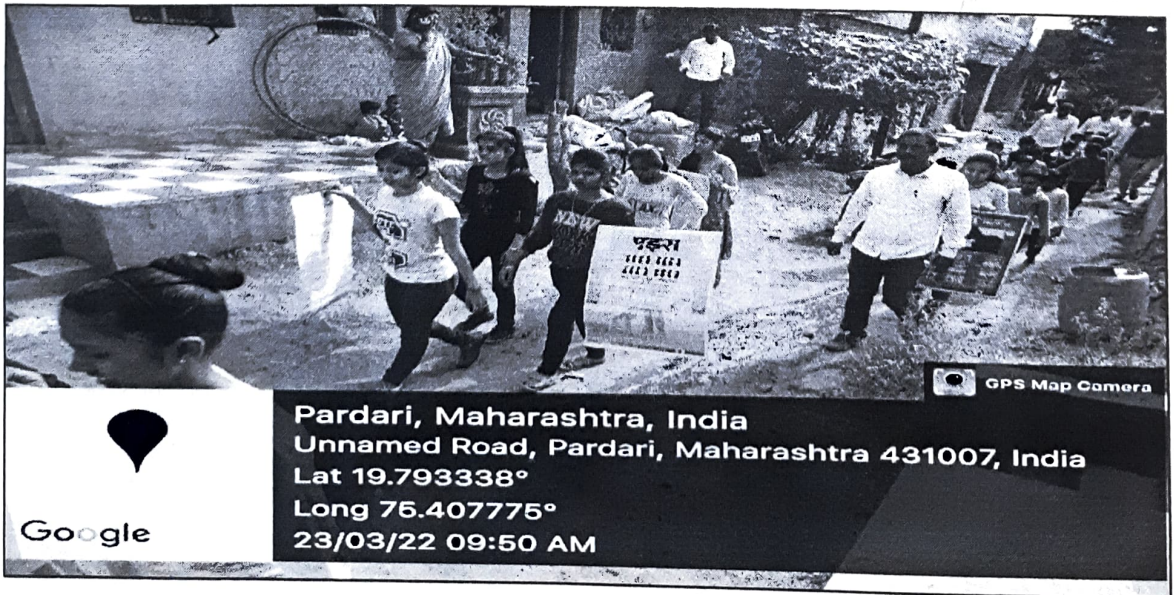

Aids rally at Pardari

Pardari, Maharashtra, India
Unnamed Road, Pardari, Maharashtra 431007, India
Lat 19.793338°
Long 75.407775°
23/03/22 09:50 AM

GPS Map Camera

Co-ordinator-ICAC
Pandit Jawaharlal Nehru Mahavidyalaya
Aurangabad